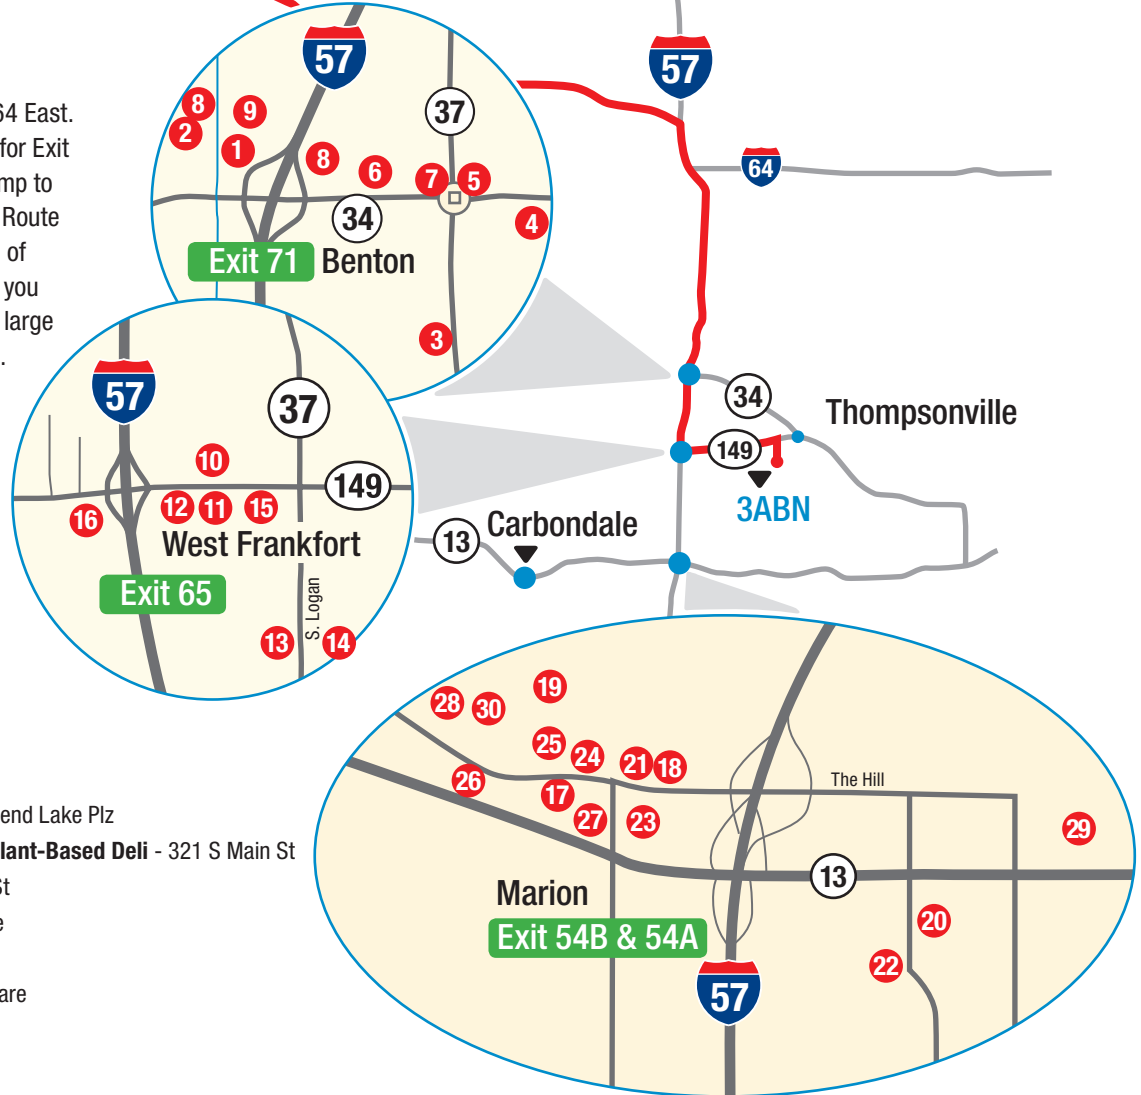

DIRECTIONS TO 3ABN

Campus map included on back

North
*Map not to scale

Airport Directions

From the airport take I-70 East to I-64 East. Take I-64 East to I-57 South, watch for Exit 65 (West Frankfort). Take that off ramp to the right, turn left or east onto State Route 149. Continue east through the town of West Frankfort, after about 10 miles you will see the large 3ABN sign and the large 3ABN Production Center on the right. This is approximately a 2-hour drive (about 125 miles).

GPS Directions

If you use a GPS, try "3ABN" or "Three Angels Broadcasting Network." If you need an address, try 3391 Charley Good Road, West Frankfort, IL 62896.

Benton

- 1 Applebees - 120 N Central St
- 2 Full Moon House Chinese - 41 N Rend Lake Plz
- 3 King's Way Health Food Store & Plant-Based Deli - 321 S Main St
- 4 La Fiesta Mexican - 110 Jackson St
- 5 Peking Buffet - 1207 Public Square
- 6 Pizza Hut - 639 W Main St
- 7 Seasoning Bistro - 506 Public Square
- 8 Subway - 15 Rend Lake Plz

Grocery Store:

- 9 Walmart, 919 Giacone Dr

Also available - Taco Bell, KFC, McDonald's, Hardees

West Frankfort

- 10 China Star - 705 W Main St
- 11 Don Luna Mexican - 1012 W Main St
- 12 La Fiesta Mexican - 1402 W Main St
- 13 Papa John's Pizza - 719 S Logan St
- 14 Papa John's Pizza - 719 S Logan St
- 15 Subway - 610 W Main St

Grocery Store:

- 16 Kroger - 10 W Frankfort Plaza

Also available - Hardees, McDonald's, Long John Silver's, Sonic, Taco Bell

Marion

- 17 Applebees - 2712 W Deyoung St
- 18 Culver's - 2605 Blue Heron Dr
- 19 Don Sol Mexican Grill - 2406 Williamson Cty Pkwy
- 20 Fazoli's - 1135 N Carbon St
- 21 IHOP - 2607 Blue Heron Dr
- 22 La Fiesta Mexican - 1000 N Carbon St
- 23 Logan's Roadhouse - 1305 Halfway Rd
- 24 McAlister's Deli - 2704 17th St Suite A
- 25 Mr. Koolz Frozen Yogurt - 2402 Williamson Cty Pkwy
- 26 O'Charley's - 2808 W Deyoung St
- 27 Panera Bread - 2704 W Deyoung St
- 28 Thai-D - 2801 Civic Cir Blvd