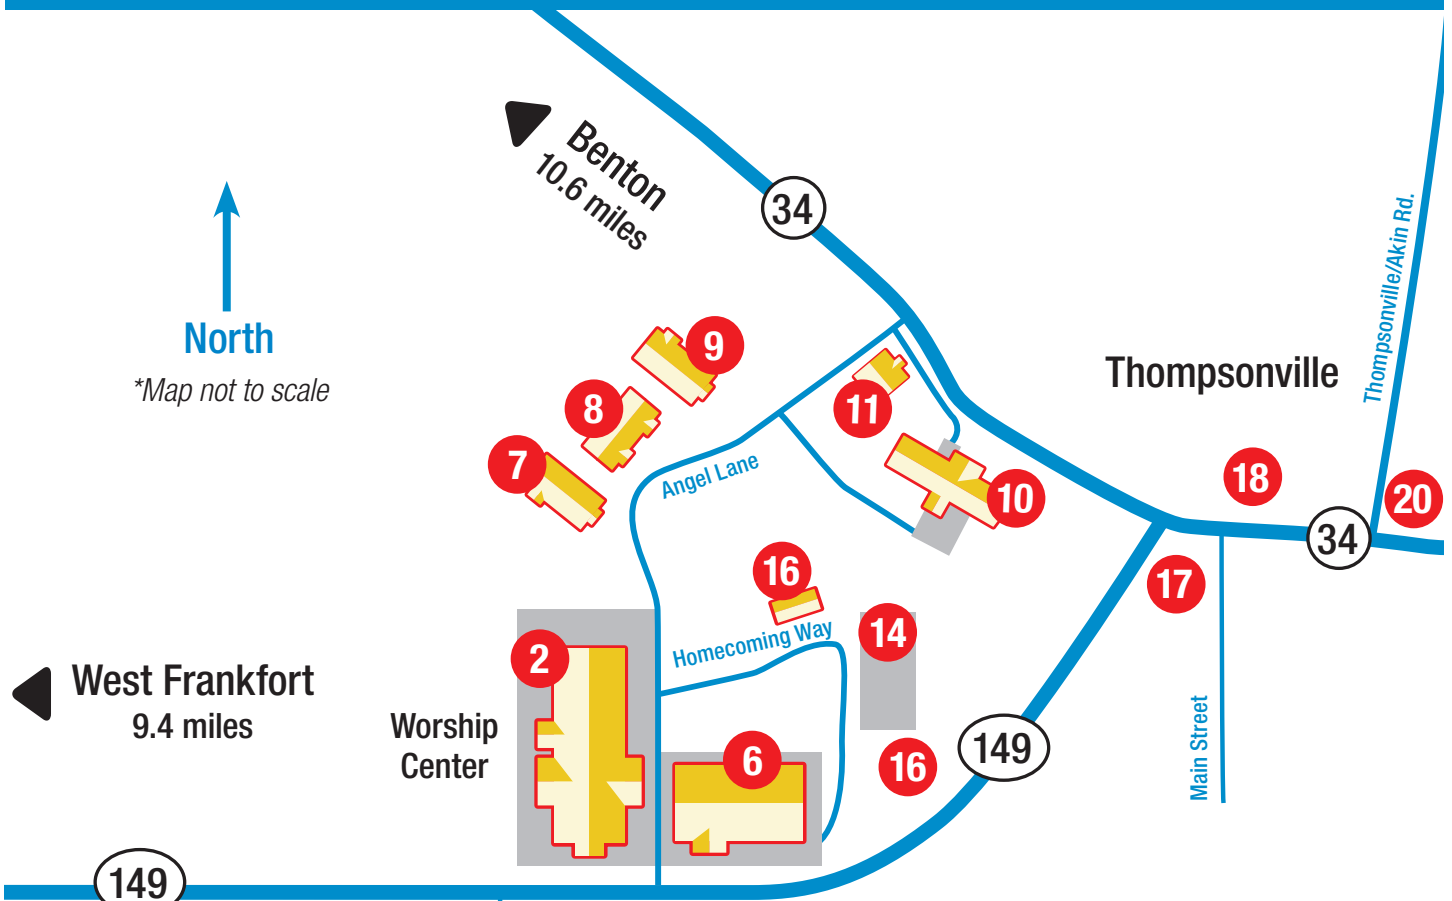

3ABN CAMPUS MAP

North
*Map not to scale

West Frankfort
9.4 miles

149

Broadcast Lane

3ABN
Production
(Main Building)

Callcenter
Lane

Forest Lane

Charley Good Road

3ABN Locations

- 1 3ABN Production Center - Studio A, Studio B, Radio
- 2 Worship Center - Studio D (Kids Time Studio), Worship Center Apartment, Thompsonville SDA Church
- 3 3ABN Call Center
- 4 Donation Center
- 5 3ABN Sound Center
- 6 School/Gym
- 7 Guest Rooms D13, D14, D15 3865 Angel Ln
- 8 Guest Rooms A16, A17 3927 Angel Ln
- 9 Guest Rooms A0-A7, 3993 Angel Ln

- 10 3ABN Planned Giving Lower Level-Guest Rooms C11, C12 Angel Ln (Entrance)
- 11 Junior Academy
- 12 Guest Rooms B8, B9 3189 Charley Good Rd
- 13 RV Parking area
- 14 RV Parking with Bath House
- 15 Pavillion/Picnic area
- 16 Camping area

Thompsonville

- 17 Post Office
- 18 Payne Service Center (gas and convenience store)
- 19 Southern Illinois Bank
- 20 Dollar General